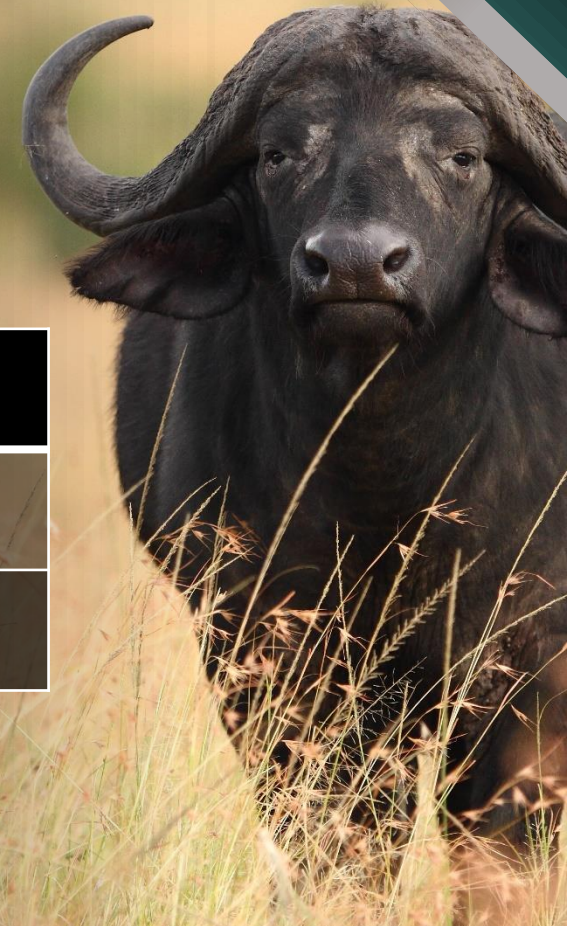

Bidding per lot to take the package

To be hunted at:

iThala Game Reserve

Packages include 5 nights self catering accommodation and guiding fees.

| Species | Quantity |
|--------------------|----------|
| Adult Male Buffalo | X 1 |
| TOTAL | 1 |