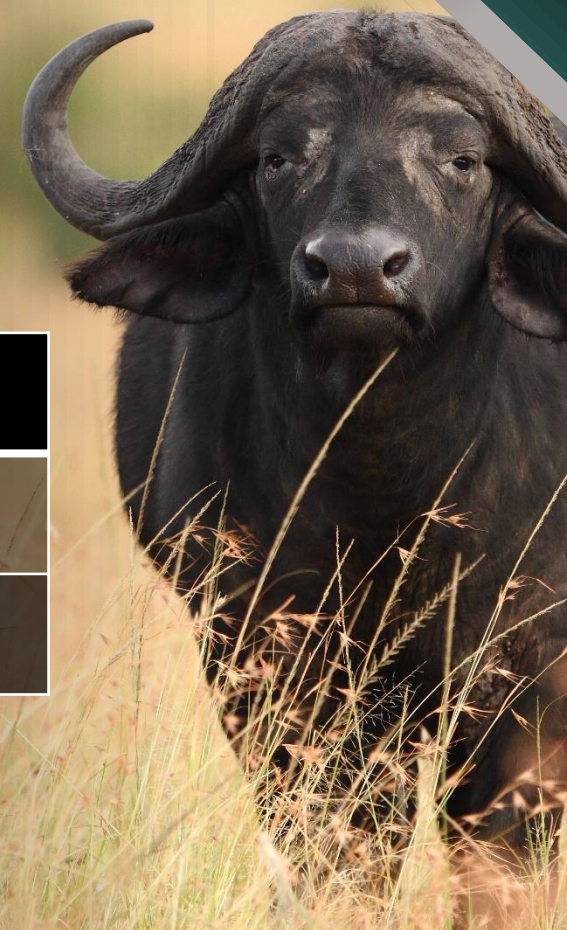

| Species | Quantity |
|--------------------|----------|
| Adult Male Buffalo | X 1 |
| TOTAL | 1 |

Photo – Example of animal

Date: 11 – 16 July 2024

E Z E M V E L O
K Z N W I L D L I F E

iGRA 9

One hunting package
Total – 1 Buffalo bull.